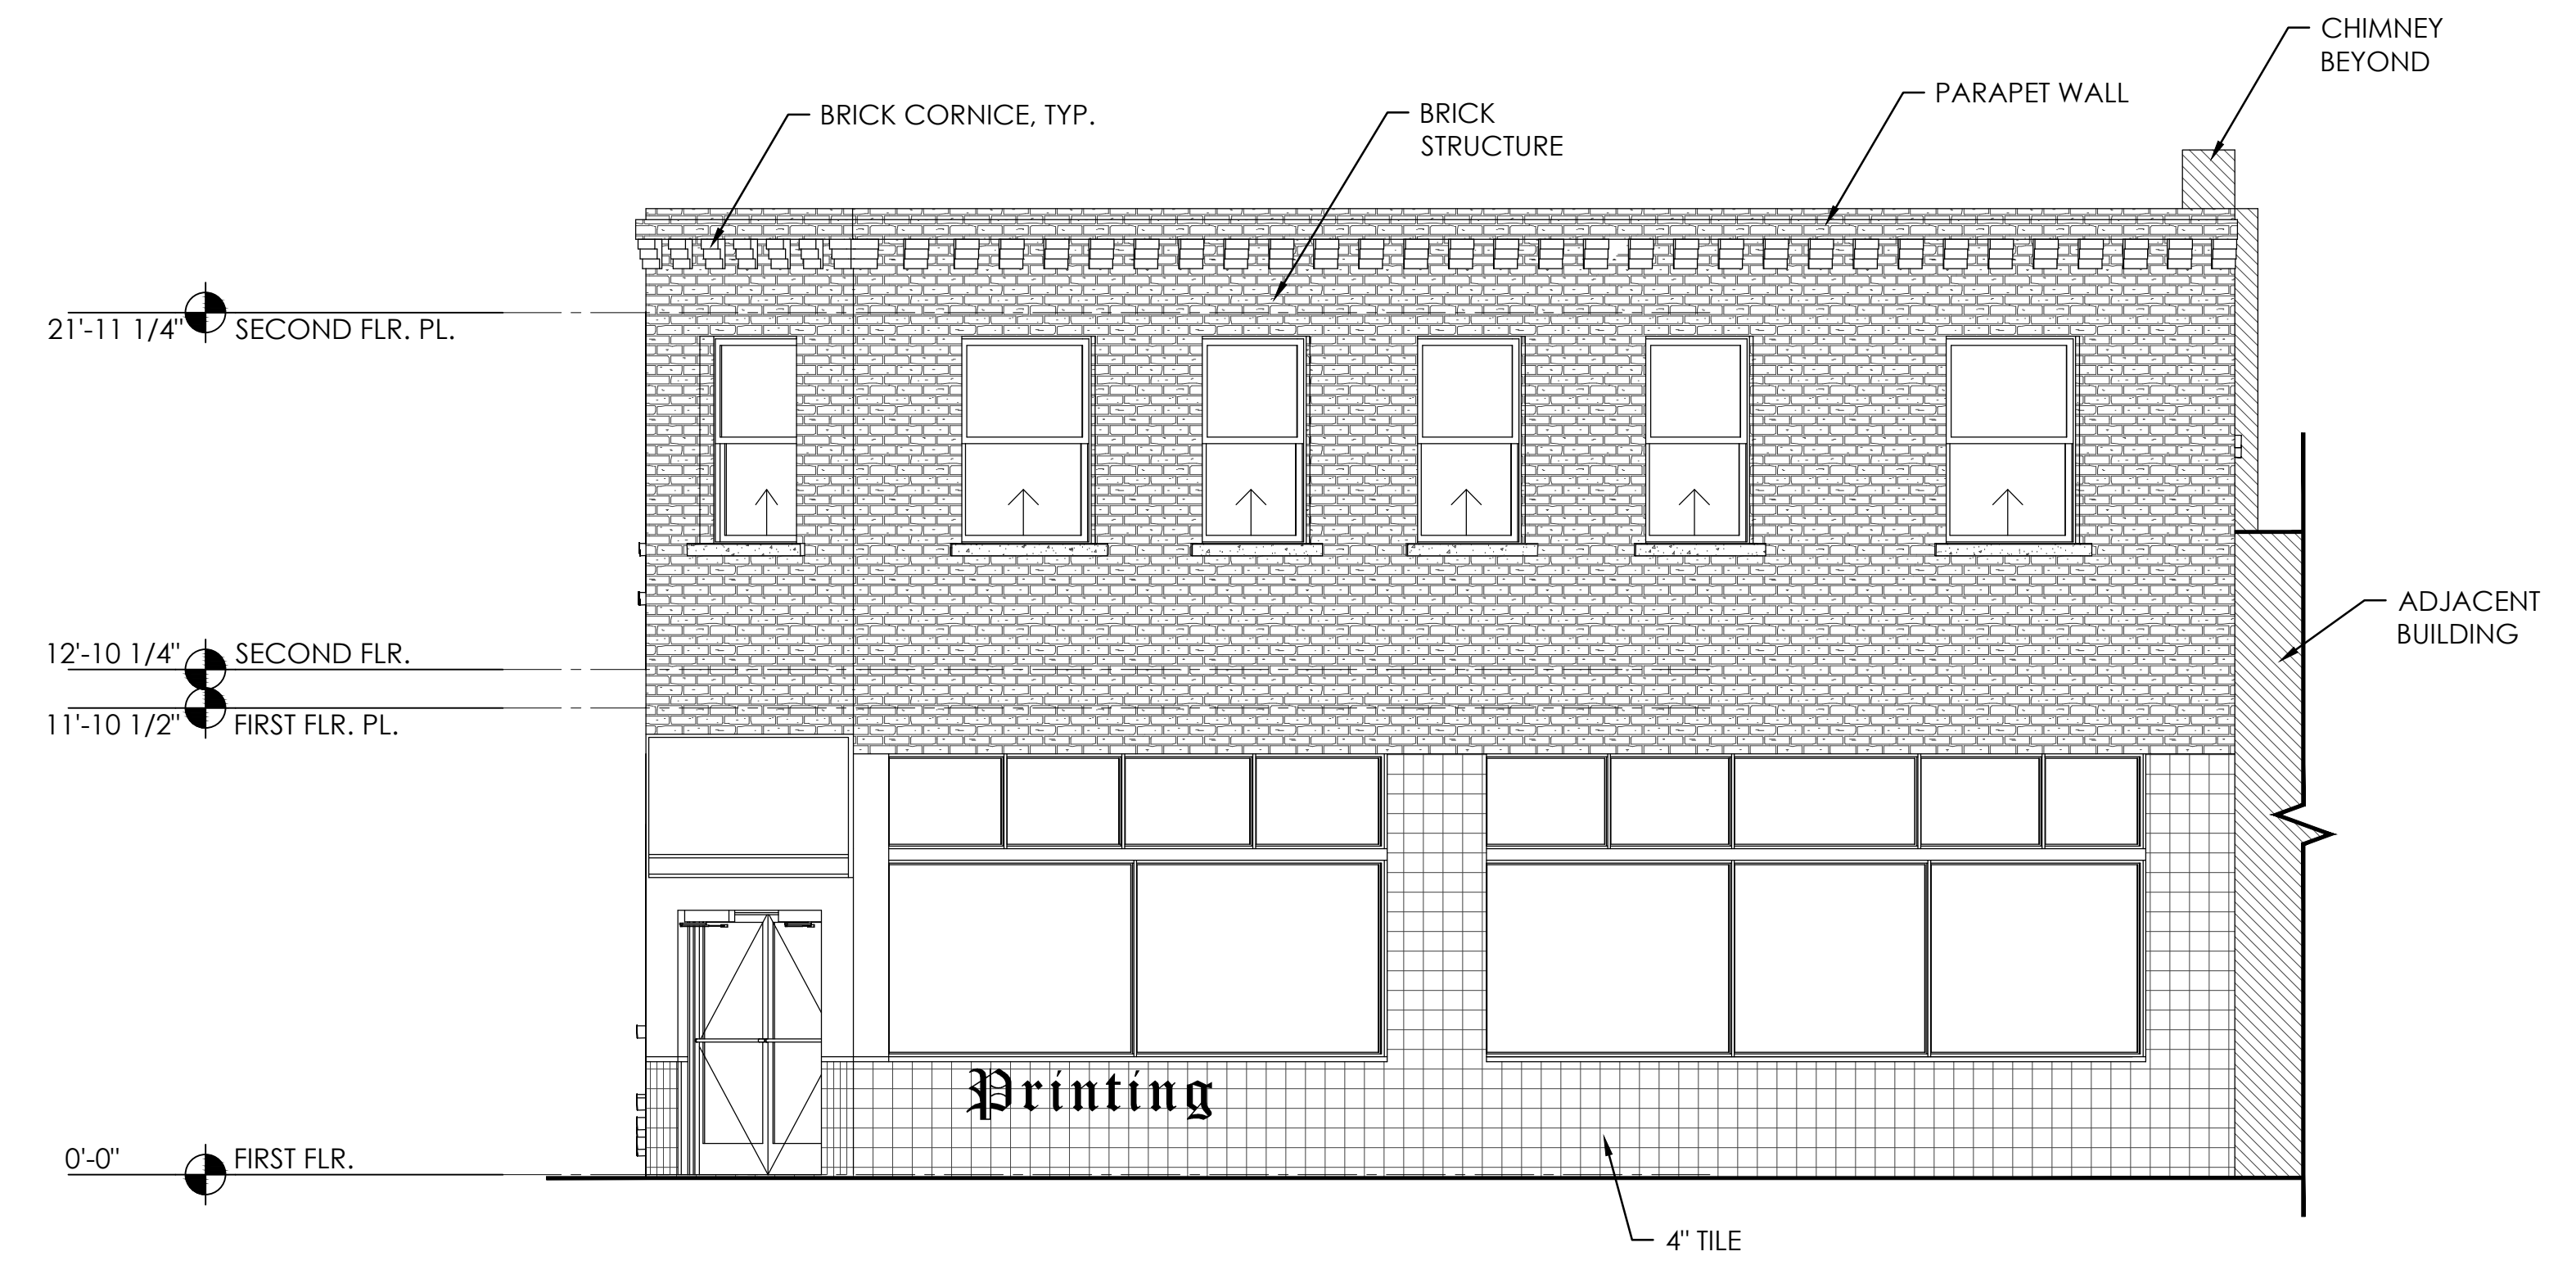

1 EXSTING FIRST FLOOR PLAN
1/4"=1'-0"

EXISTING
FIRST FLOOR PLAN

DAVIS BUILDING
AS-BUILT
5600 OLD WADSWORTH BOULEVARD
ARVADA, CO 80002

Issue AS-BUILT Date 02/12/10

1 EXISTING SOUTH (RIGHT SIDE) ELEVATION
1/4"=1'-0"

2 EXISTING EAST (REAR) ELEVATION
1/4"=1'-0"