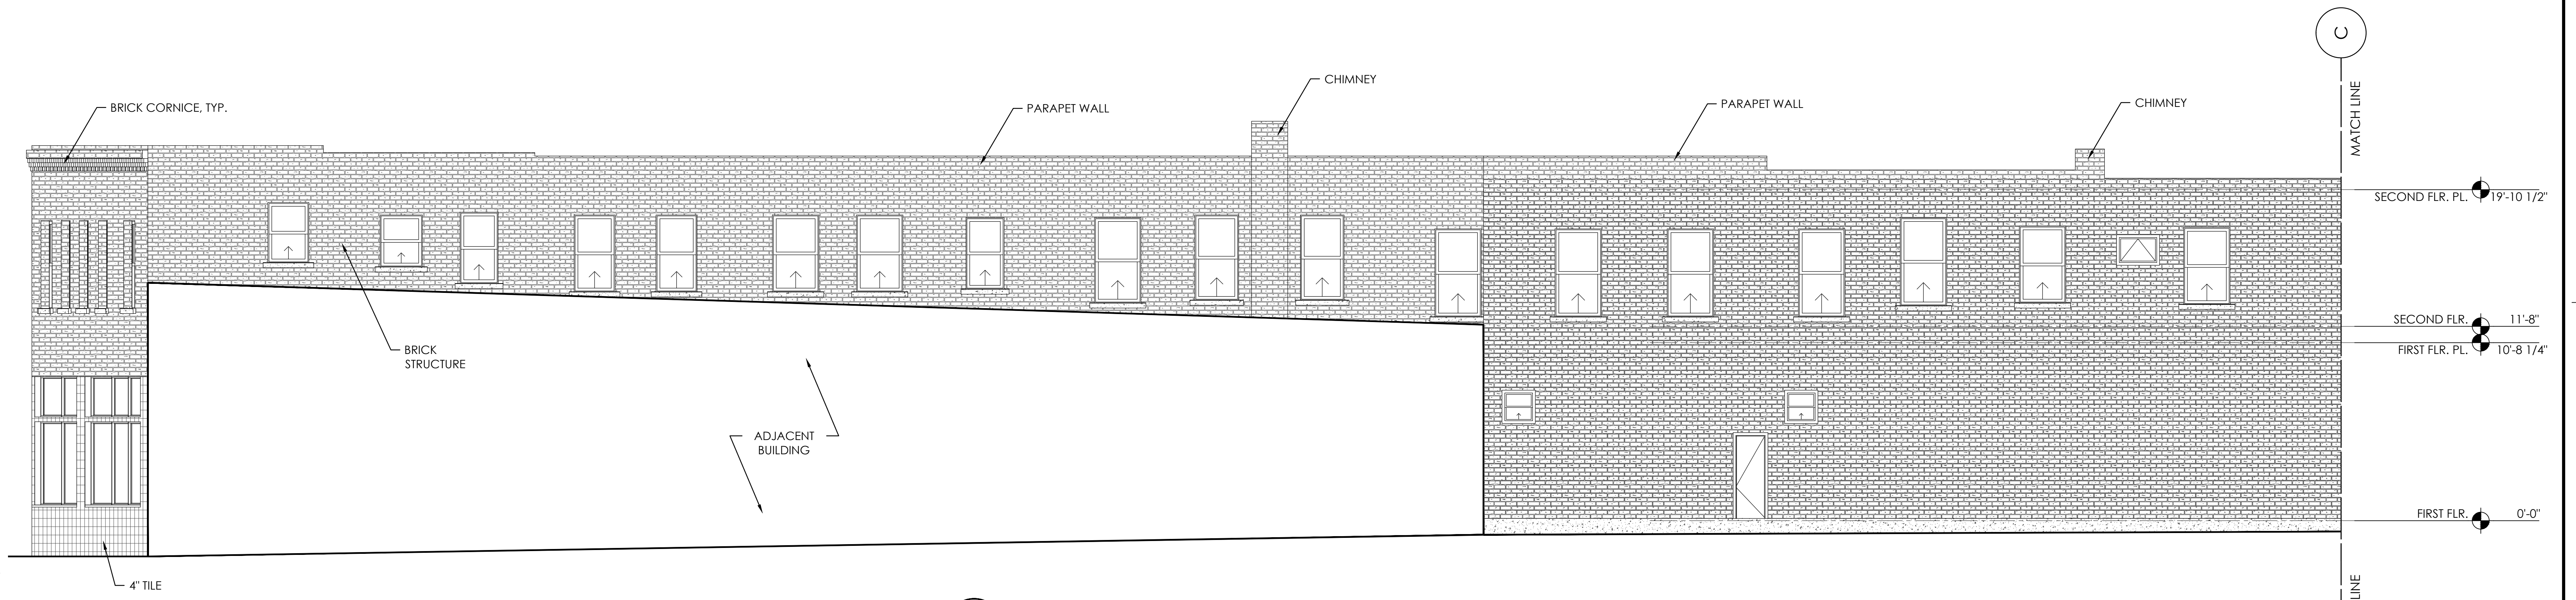

1 EXSTING FIRST FLOOR PLAN
1/4"=1'-0"

EXISTING
FIRST FLOOR PLAN

DAVIS BUILDING
AS-BUILT
5600 OLD WADSWORTH BOULEVARD
ARVADA, CO 80002

Issue AS-BUILT Date 02/12/10

1 EXISTING SOUTH (RIGHT SIDE) ELEVATION
1/4"=1'-0"

2 EXISTING EAST (REAR) ELEVATION
1/4"=1'-0"