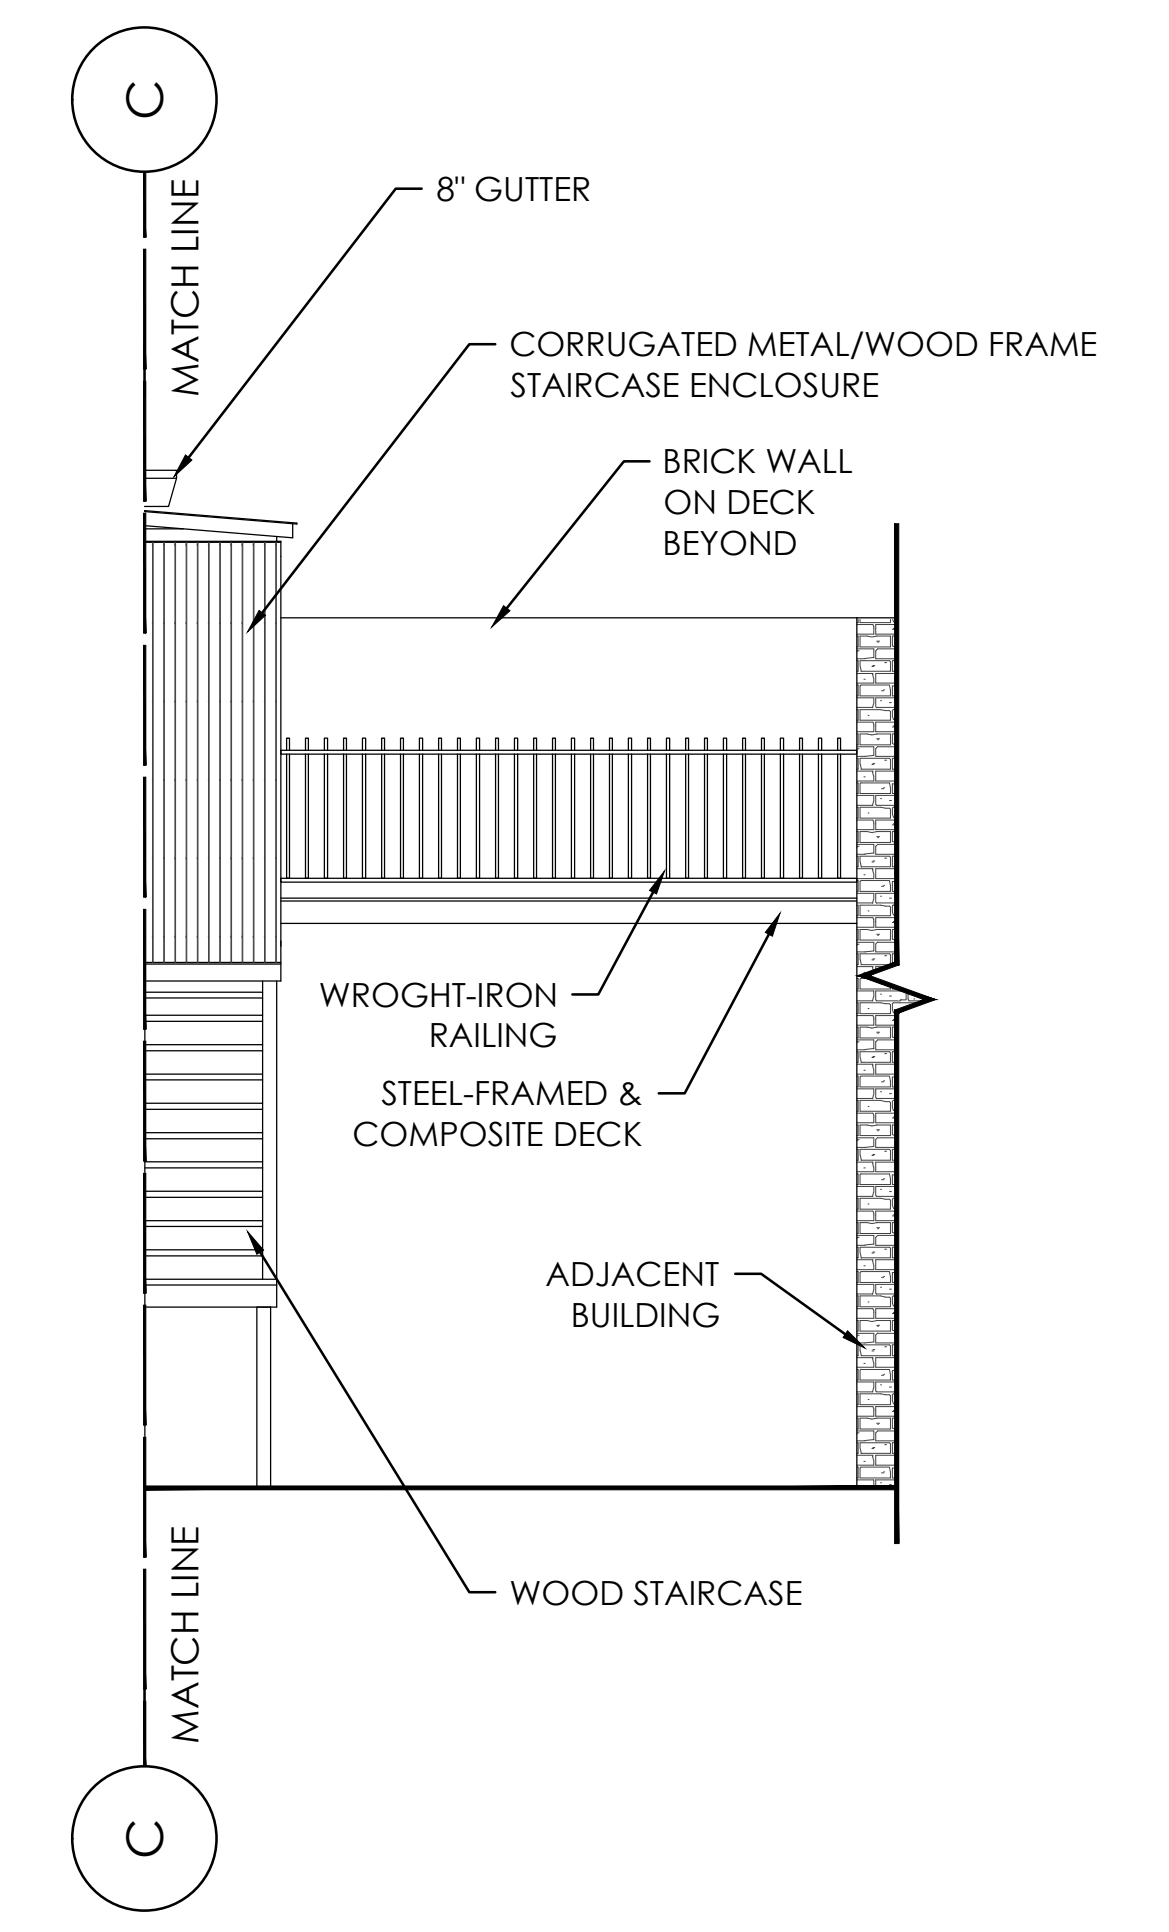

1 EXSTING FIRST FLOOR PLAN
1/4"=1'-0"

EXISTING
FIRST FLOOR PLAN

DAVIS BUILDING
AS-BUILT
5600 OLD WADSWORTH BOULEVARD
ARVADA, CO 80002

Issue AS-BUILT Date 02/12/10

1 EXISTING SOUTH (RIGHT SIDE) ELEVATION
1/4"=1'-0"

2 EXISTING EAST (REAR) ELEVATION
1/4"=1'-0"